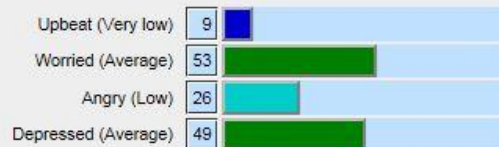

Warning: Invalid argument supplied for foreach()

in `/home/liwcnetc/public_html/analyzewords/index.php` on line **238**

Twitter Handle: @

The Development Team
The Science Behind AnalyzeWords

Analyze Friend:

<http://analyzewords.com/index.php?handle=alautenschlager>

Analysis of tweets from alautenschlager (641 most recent words - 15th March, 2016)

Emotional Style

Social Style

Thinking Style