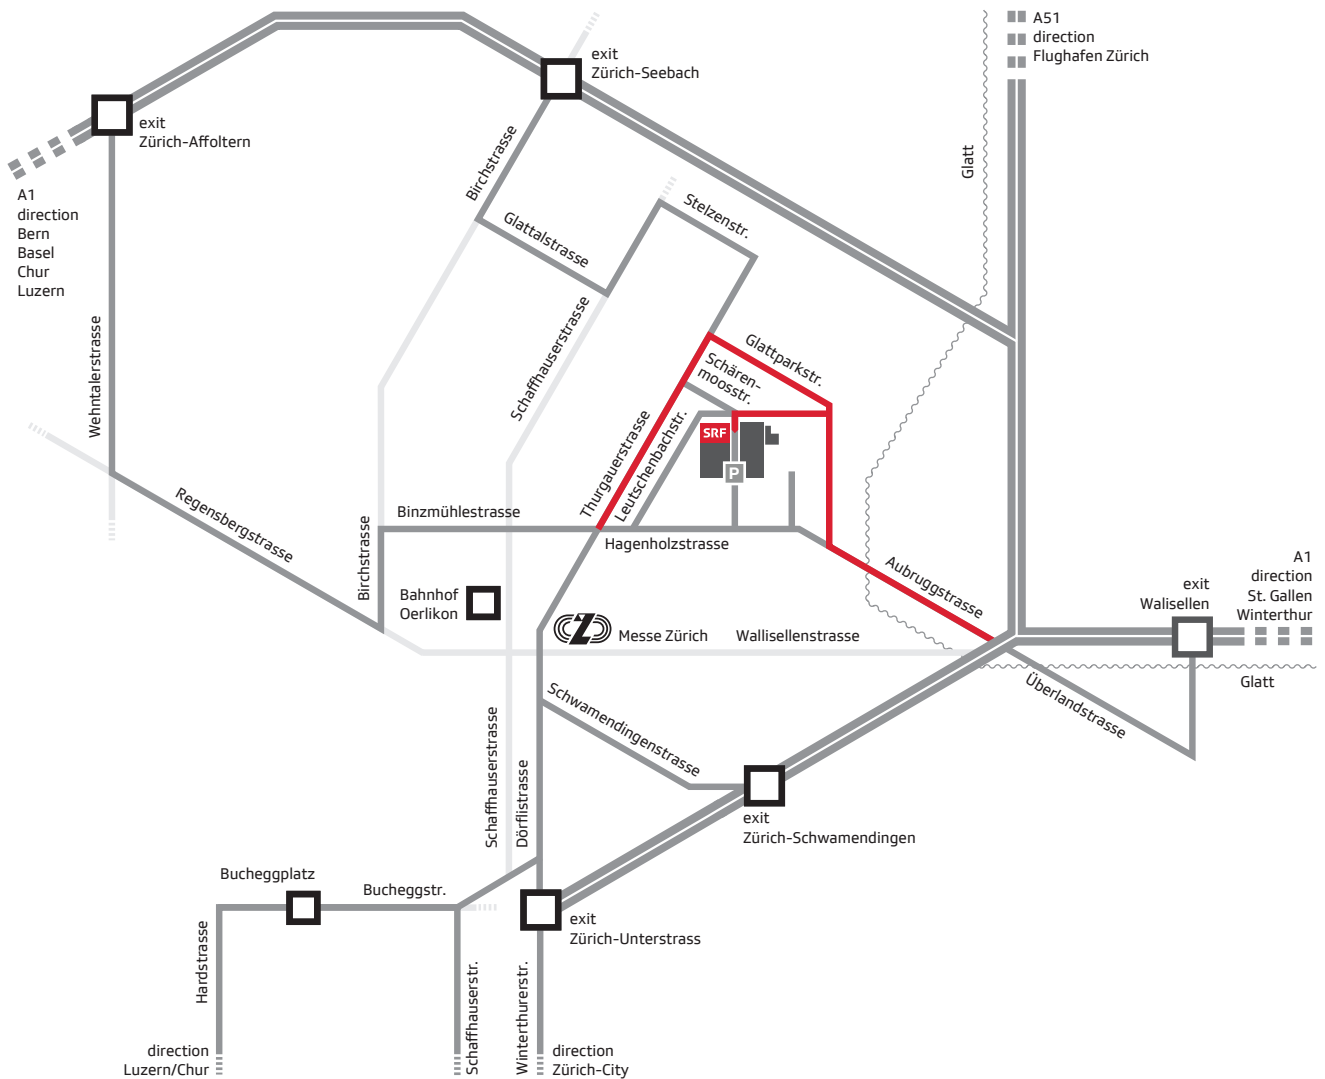

Directions – Zurich Leutschenbach studio (SRF deliveries)

Address:

Satnav: «Zurich, Fernsehstrasse 1»

- | | |
|--|--|
| 1 Airgate | 7 Hotel IBIS |
| 2 Leutschentower | 8 Coach park |
| 3 Oerlikerhus | 9 SRF underground car park Leutschenbach |
| 4 Zurich Insurance | 10 Mercedes Zurich Nord |
| 5 Nordring business centre (Schärenmoosstrasse 80) | 11 Hagenholz waste incineration facility |
| 6 Z.ONE | 12 Toggenburger |